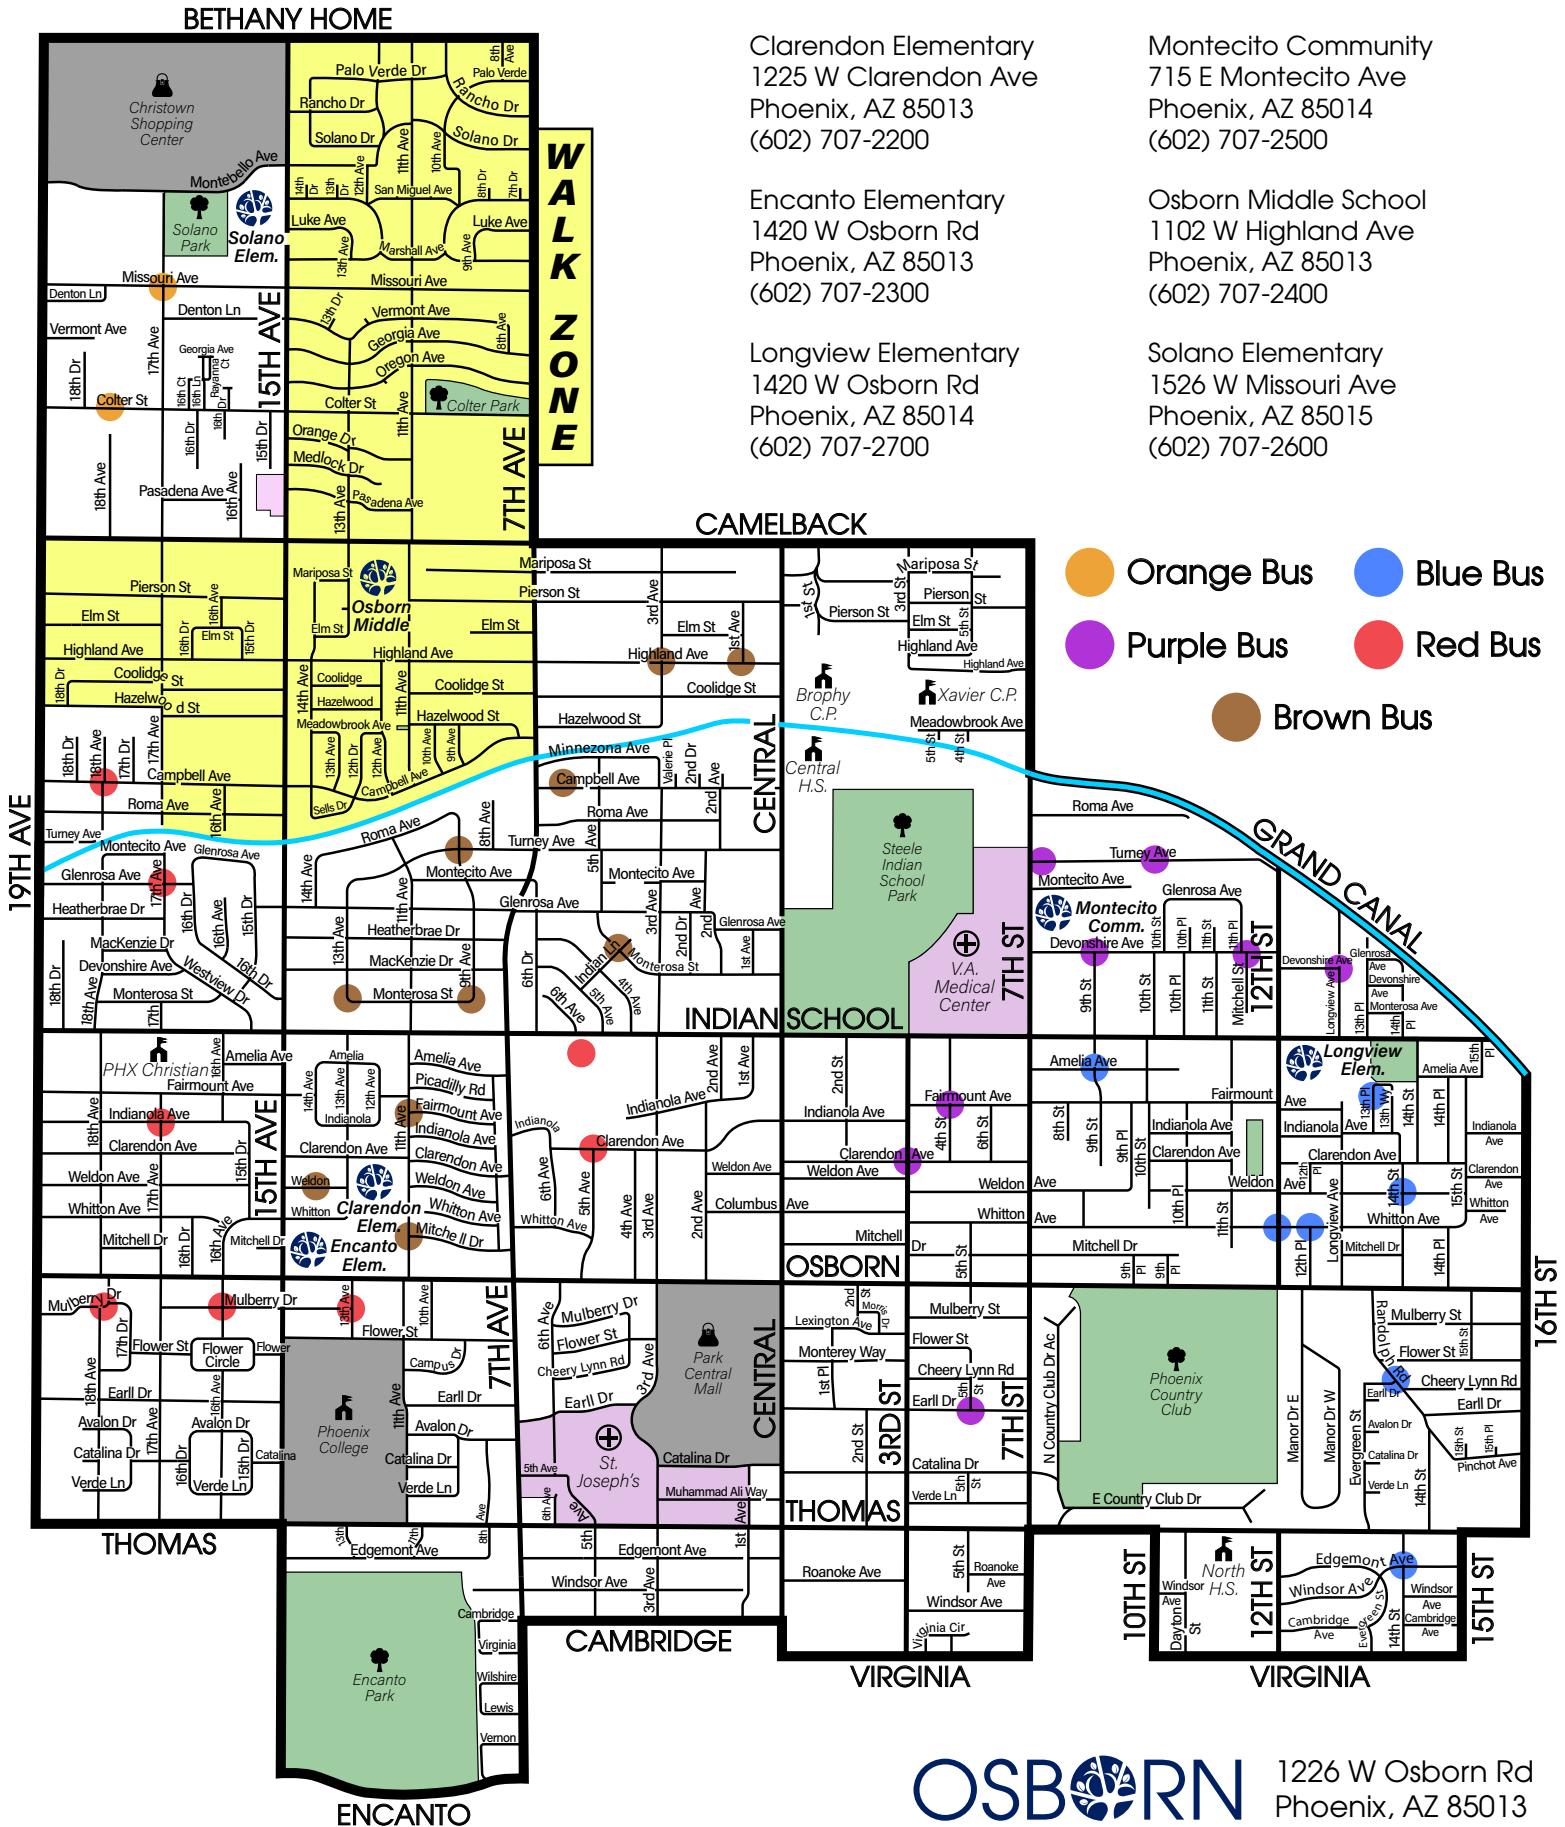

OSBORN MIDDLE SCHOOL BUS MAP 2023-2024

Clarendon Elementary
1225 W Clarendon Ave
Phoenix, AZ 85013
(602) 707-2200

Encanto Elementary
1420 W Osborn Rd
Phoenix, AZ 85013
(602) 707-2300

Longview Elementary
1420 W Osborn Rd
Phoenix, AZ 85014
(602) 707-2700

Montecito Community
715 E Montecito Ave
Phoenix, AZ 85014
(602) 707-2500

Osborn Middle School
1102 W Highland Ave
Phoenix, AZ 85013
(602) 707-2400

Solano Elementary
1526 W Missouri Ave
Phoenix, AZ 85015
(602) 707-2600

- Orange Bus
- Blue Bus
- Purple Bus
- Red Bus
- Brown Bus